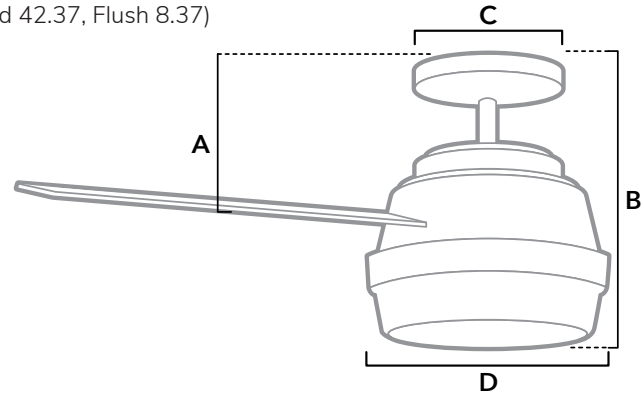

DIMENSIONS

Measured in inches

- A. 9.37 (Angled 42.37, Flush 8.37)
- B. 12.63
- C. 6.49
- D. 11

59444 | Noble Bronze Body with Mid Century Walnut or Umber Walnut Blades

ADDITIONAL FINISHES

52391
Matte Black Body with Matte Black or Dark Gray Oak Blades

59245
Brushed Nickel Body with Black Oak or Chocolate Oak Grain Blades

59246
Fresh White Body with Blonde Oak or Fresh White Blades

FAN SPECIFICATIONS

Motor Type	Reversible	Wire Length	Control Type	Downrod	Location	Blade #	Add'l Sizes
AC	YES	32" (24" Downrod)	Handheld Remote	3" Included	Indoor	4	52", 60"